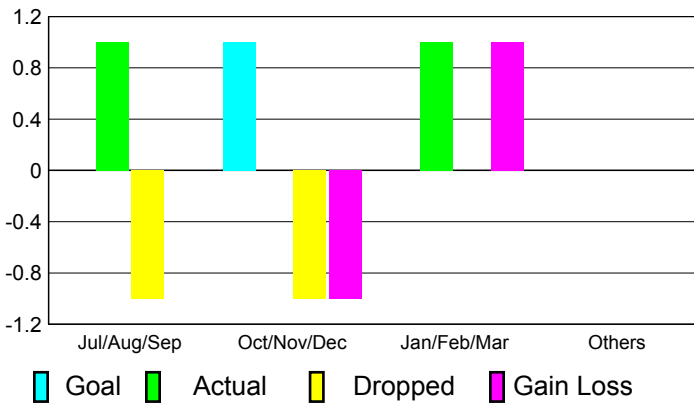

2010-2011 GMT Reports for District (or Undistricted) **District 103SW**

GMT: **JACQUES 'JACK' VERBEKE** Location: **FRANCE**

GMT CA: **4**

CLUBS

Club Results
2010-2011

Clubs
2009-2010

Month	New Club Goal	Actual New Clubs	Actual Dropped Clubs	Gain/Loss of Clubs	Gain/Loss of Clubs
Jul/Aug/Sep	0	1	-1	0	0
Oct/Nov/Dec	1	0	-1	-1	0
Jan/Feb/Mar	0	1	0	1	0
Apr/May/June	0	0	0	0	0
Totals	1	2	-2	0	0

Club Results 2010-2011

Goal, New, Dropped, Gain/Loss

Comparison of Club Gain/Loss

Current Year Compared to the Previous Year

YTD Status Quo Clubs 2010-2011

Status Quo Clubs Compared to Status Quo Members

MEMBERSHIP

Membership Results
2010-2011

Membership
2009-2010

Month	Net Memb Goal	Actual New Memb	Actual Dropped Memb	Gain/Loss of Memb	Gain/Loss of Memb
Jul/Aug/Sep	2	62	-55	7	-4
Oct/Nov/Dec	28	23	-57	-34	-28
Jan/Feb/Mar	12	60	-50	10	21
Apr/May/June	4	51	-45	6	-8
Totals	46	196	-207	-11	-19