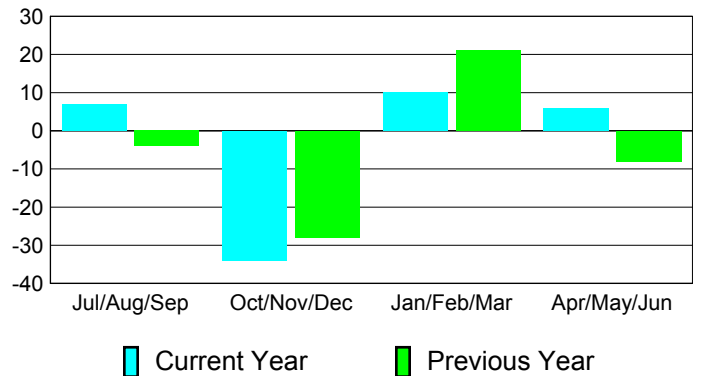

Membership Results
2010-2011

Membership
2009-2010

Month	Net Memb Goal	Actual New Memb	Actual Dropped Memb	Gain/Loss of Memb	Gain/Loss of Memb
Jul/Aug/Sep	2	62	-55	7	-4
Oct/Nov/Dec	28	23	-57	-34	-28
Jan/Feb/Mar	12	60	-50	10	21
Apr/May/June	4	51	-45	6	-8
Totals	46	196	-207	-11	-19

Membership Results 2010-2011

Goal, New, Dropped, Gain/Loss

Comparison of Membership Gain/Loss

Current Year Compared to the Previous Year

Gender Comparison 2010-2011

Jul/Aug/Sep

Oct/Nov/Dec

Jan/Feb/Mar

Apr/May/June

Male

Female